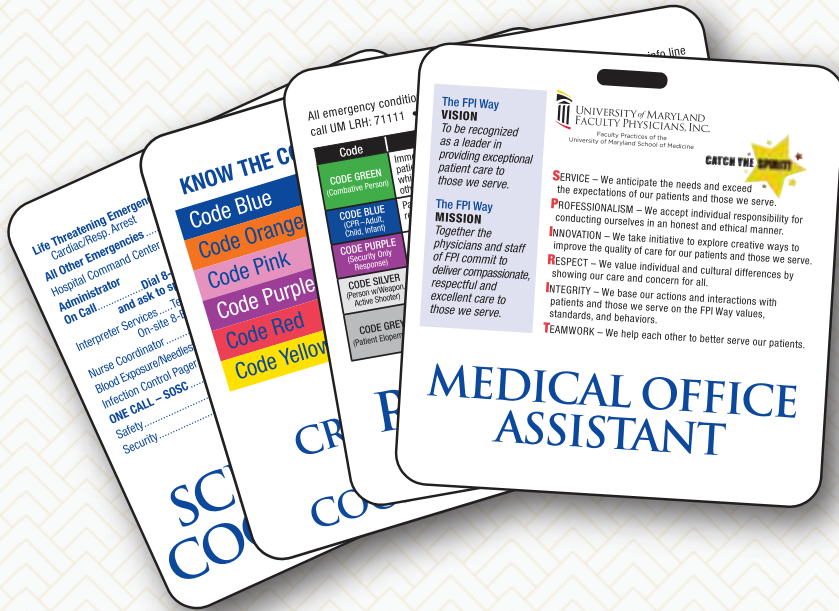

BADGE HANGERS

Custom designed to meet the unique needs of your company or location these badge hangers are **designed to complement an ID badge**. Badge Hangers can be color coded for each department or job. We can also add important phone numbers or emergency information.

SPIFFY!