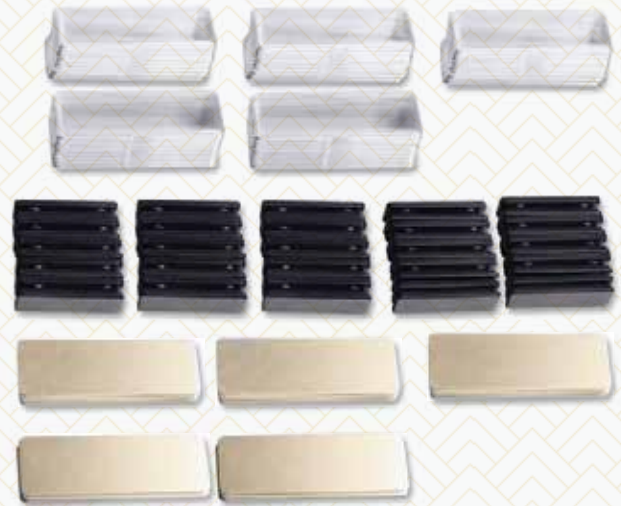

KITS AND COMPONENTS

STARTER KITS - RBK20

- 1-9 Kits - $175.00
- 10-25 Kits - $169.00

2R

**CUSTOM KIT COMBINATIONS
AVAILABLE**

REPLACEMENT COMPONENTS

- Blank Plastic Backer - $1.60
- Blank Aluminum Backer - $1.80
- 1" x 3" Clear Lens Cover - $1.95
- 1.5" x 3.0" Clear Lens Cover - $2.80
- 3 Button Magnets - $2.00
- Jeweler's Pins - $0.75
- Clear Label Insert Sheet - $24.00

(20) 1.0"x 3.0" labels or (12) 1.5 "x 3.0" labels

7R

Ask About Preprinted Backers