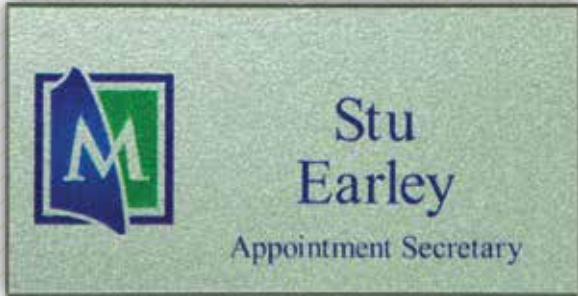

FC-100

FC-100 - Digitally Printed Badge
Smooth Silver Material ♦ Beveled Edges