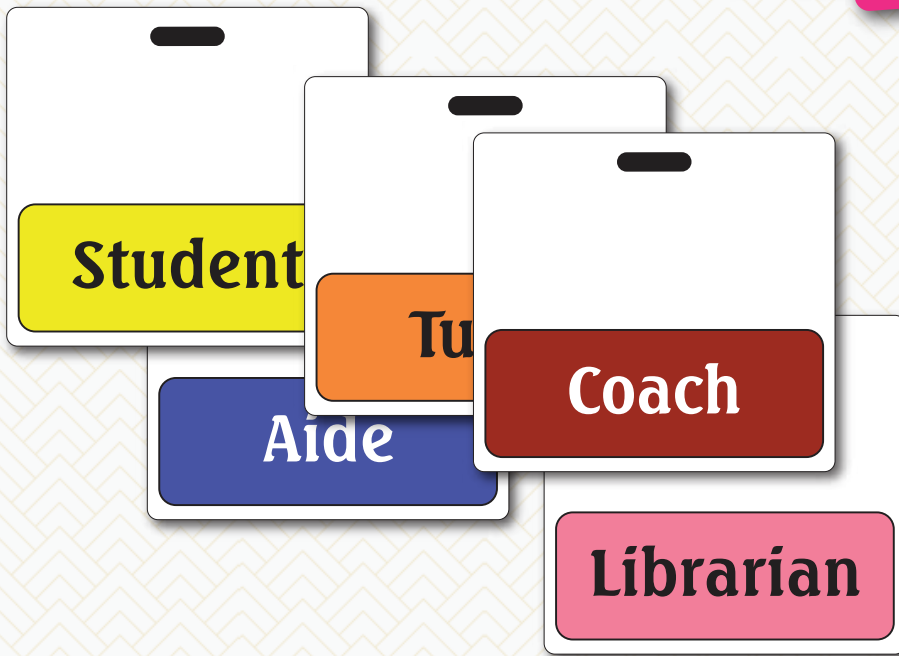

CUSTOM DESIGNED JUST FOR YOU

As low as
$2.75 each