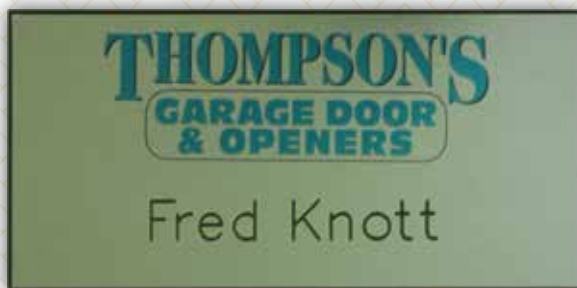

FC-100EG - Digitally Printed Badge w/Engraved Name
Brushed Gold/Black Material ♦ Standard Font