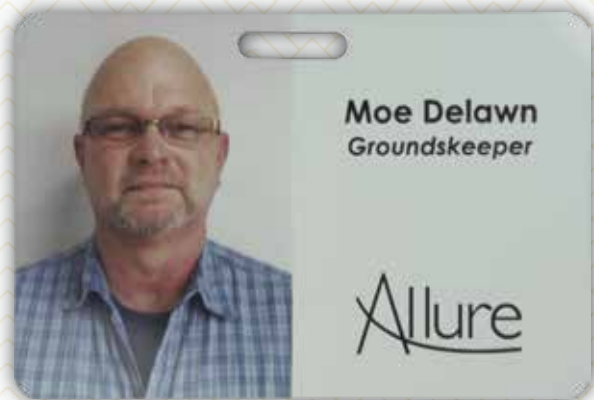

3V5R

FULL COLOR DIGITALLY PRINTED PHOTO ID BADGES

FC-100P - Digitally Printed Photo ID
Mono White Material ♦ Slot Punch

With our photo ID badges, there'll be **NO MISTAKING WHO YOU ARE**. We print your picture and personalization onto a durable plastic card. Perfect for years of use.

The price includes a full color logo, up to two lines of personalization, and your choice of either a jewelers pin or swivel bulldog attachment. Other attachments are available.

FC-100P - Digitally Printed Photo ID
Mono White Material ♦ Slot Punch